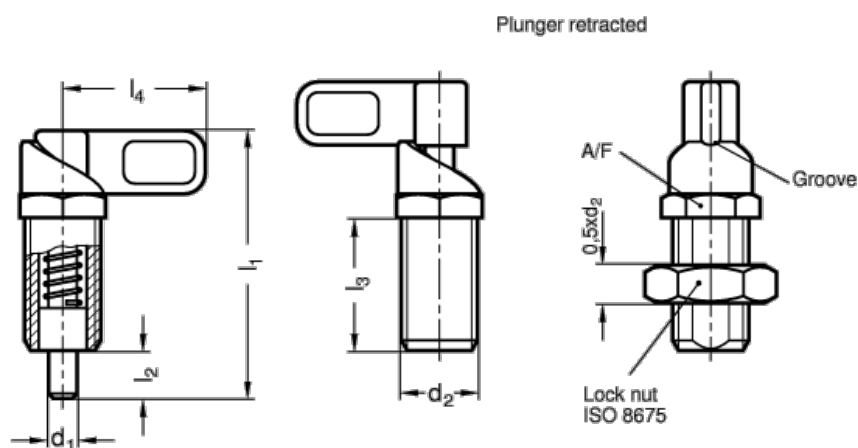

Article number: 2061284M1215A

Description: E+G indexing plunger GN 612.8-4-M12x1.5-A

Measures

Mounting information

A/F	= 13	preload = 8
d1	= 4	
d2	= 12x1,5	
L1	= 48	
L2	= 8	
L3	= 25	
L4	= 25	
Max load	= 22	